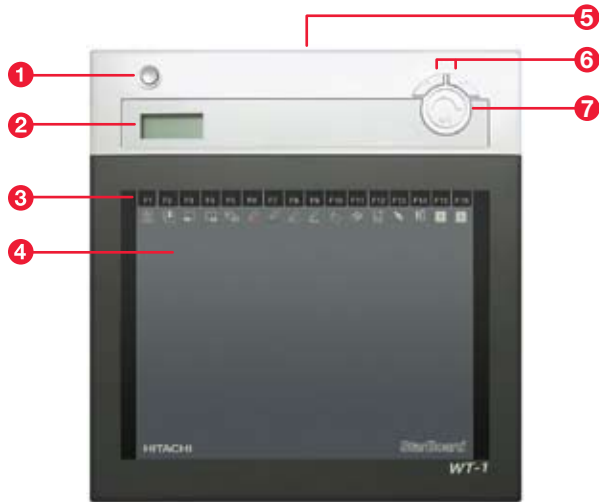

## Designed for Education

Skip the frustration of setting up a wireless connection. The WT-1's RF technology takes the guess work out of pairing devices and allows more time for teaching. The shortcuts along the top of the tablet allow teachers to easily toggle between interactive tools and navigate through their lessons with a touch of a pen.

## Features

- 1 Power button
- 2 LCD indicator
- 3 Function key area
- 4 Tablet active area
- 5 Pen holder/Wireless receiver
- 6 Page up/page down buttons
- 7 Volume control

## Tech Specs

Description: Interactive wireless tablet. Active Area Size: 10", Wireless Method: 2.4G Hz RF, Coordinate Resolution: 2000 Ipi, Digitizing Technology: Electromagnetic, Tracking Speed: approx. 120 point/sec, Pen: 2 button-wireless (AAA alkaline battery), 1,680 hours (continuous use), Function Buttons: 16, Dimensions: 10.4"(W) x 10.9"(H) x 0.9"(D), Power Consumption: Max 50 mA, Power Supply: USB / AC Adapter, Weight: 1.3 lbs, OS: Microsoft Windows XP/Vista, Mac OS X 10.4, 10.5. Computer required to operate, but not included. For detailed specifications visit [www.hitachi-soft.com](http://www.hitachi-soft.com).