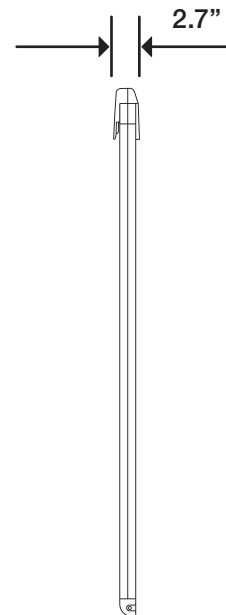

### Main Unit

Model No.	FX-TRIO-77
Display Type	Interactive Whiteboard
Digitizing Technology	Infrared Image Sensor System
Interface to Computer	USB 1.1
Active Area Size	77 inches
Display Aspect Ratio	4:3
Coordinate Resolution	Approx. 500 lpi
Tracking Speed	Approx. 100 points/sec
Accuracy	Approx. ±1.5 mm
Surface Material	Particle wood (core), Cured resin (surface)
Dimensions	69.5"(W) x 55.4"(H) x 2.7"(D)
Operating Specification	41-95 °F (5-35 °C) 20-80% Humidity
Function Buttons	16
Power Consumption	5V, 500mA
Weight	61.7 lbs.
Packing dimension	74.6"(W) x 61.2"(H) x 4.8"(D)
Certificates	FCC, CE
Warranty	5 year warranty

### w/ Floor Stand

Dimensions	69.5"(W) x 73.4" - 87.2"(H) x 24.4"(D)
Weight	99.2 lbs.
Packing Dimensions	65"(W) x 11"(H) x 3.2"(D) (stand only)
Packing weight	123.5 lbs.

# FXTRIO-77 Specifications

## Dimensions

Top View

Front View

Retractable Stylus (included)

Optional Electronic Pen

Back View

Side View

Hitachi Software Engineering America, Ltd.