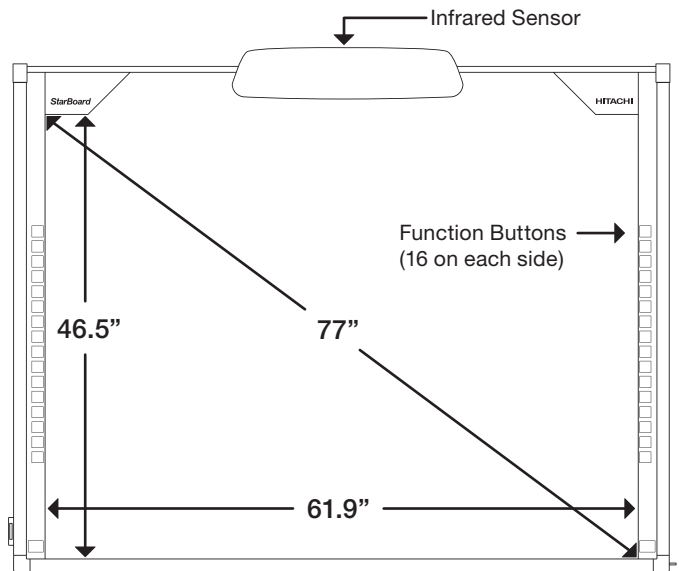

### Main Unit

Model No.	FX-TRIO-77
Display Type	Interactive Whiteboard
Digitizing Technology	Infrared Image Sensor System
Interface to Computer	USB 1.1
Active Area Size	77 inches
Display Aspect Ratio	4:3
Coordinate Resolution	Approx. 500 lpi
Tracking Speed	Approx. 100 points/sec
Accuracy	Approx. ±1.5 mm
Surface Material	Particle wood (core), Cured resin (surface)
Dimensions	69.5"(W) x 55.4"(H) x 2.7"(D)
Operating Specification	41-95 °F (5-35 °C) 20-80% Humidity
Function Buttons	16
Power Consumption	5V, 500mA
Weight	61.7 lbs.
Packing dimension	74.6"(W) x 61.2"(H) x 4.8"(D)
Certificates	FCC, CE
Warranty	5 year warranty

### w/ Floor Stand

Dimensions	69.5"(W) x 73.4" - 87.2"(H) x 24.4"(D)
Weight	99.2 lbs.
Packing Dimensions	65"(W) x 11"(H) x 3.2"(D) (stand only)
Packing weight	123.5 lbs.

## Dimensions

Top View

Front View

Retractable Stylus (included)

Optional Electronic Pen

Back View

Side View

Hitachi Software Engineering America, Ltd.