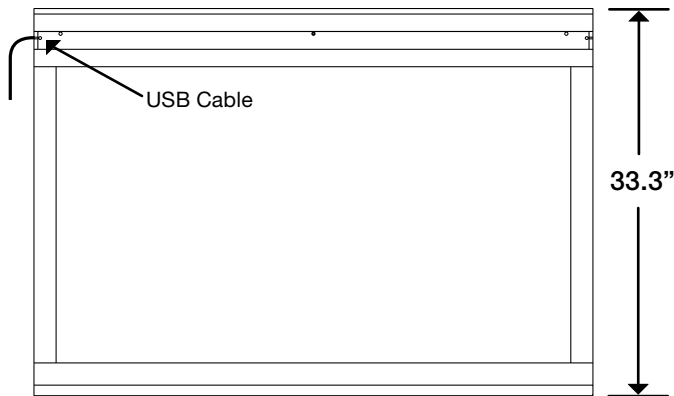

PXDUO-50 Specifications

Dimensions

Back View

Side View

Hitachi Software Engineering America, Ltd.

900 Hitachi Way Chula Vista, CA 91914
Telephone: 1-800-HITACHI
starboard@hitachi-soft.com
www.hitachi-soft.com