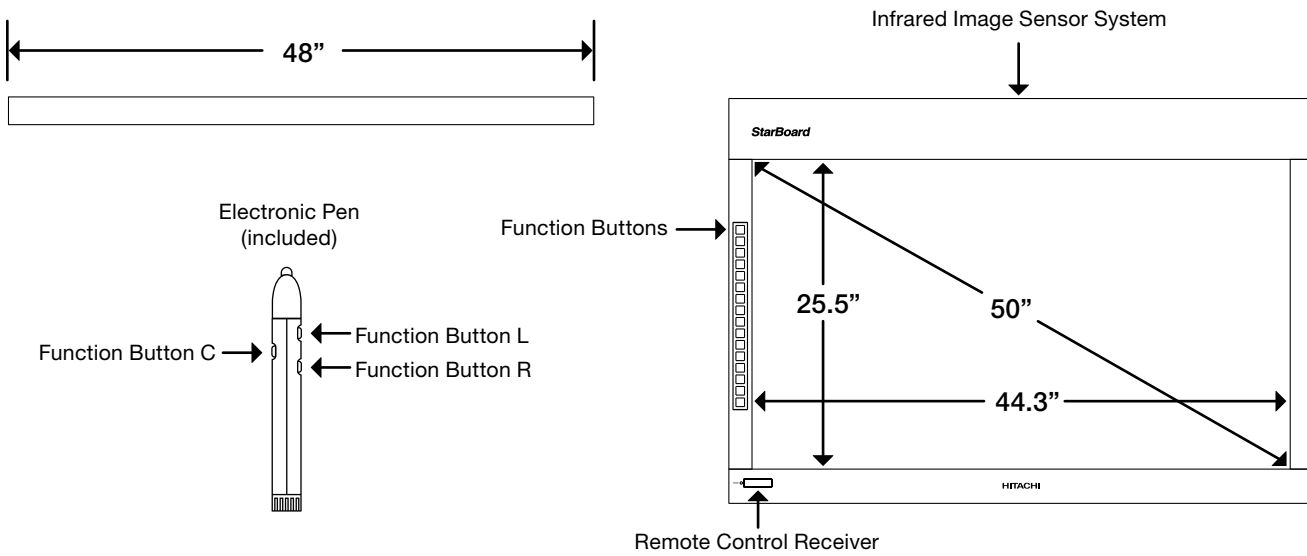

Hitachi Software Engineering America, Ltd.

900 Hitachi Way Chula Vista, CA 91914
Telephone: 1-800-HITACHI
starboard@hitachi-soft.com
www.hitachi-soft.com

PXDUO-50 Specifications

Dimensions

Top View

Front View