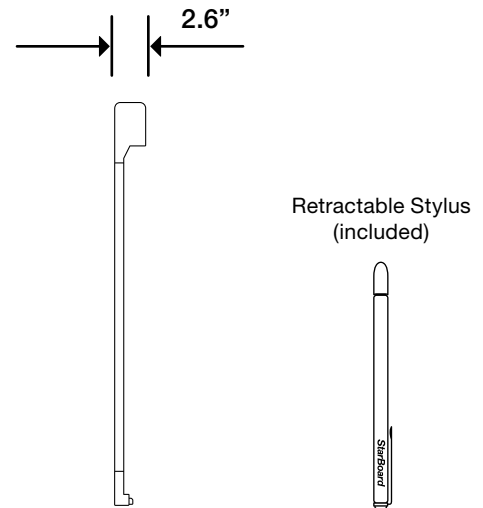

Side View

Hitachi Software Engineering America, Ltd.

900 Hitachi Way Chula Vista, CA 91914
Telephone: 1-800-HITACHI
starboard@hitachi-soft.com
www.hitachi-soft.com