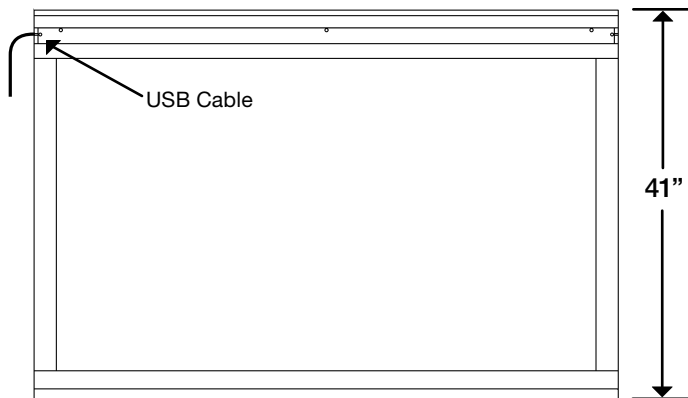

PXDUO-65P Specifications

Dimensions

Back View

Side View

Hitachi Software Engineering America, Ltd.

900 Hitachi Way Chula Vista, CA 91914
Telephone: 1-800-HITACHI
starboard@hitachi-soft.com
www.hitachi-soft.com