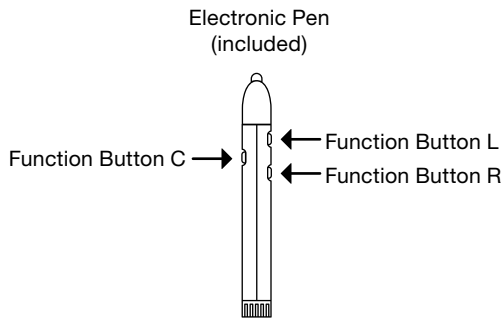

Hitachi Software Engineering America, Ltd.

900 Hitachi Way Chula Vista, CA 91914
Telephone: 1-800-HITACHI
starboard@hitachi-soft.com
www.hitachi-soft.com

PXDUO-65P Specifications

Dimensions

Top View

Front View