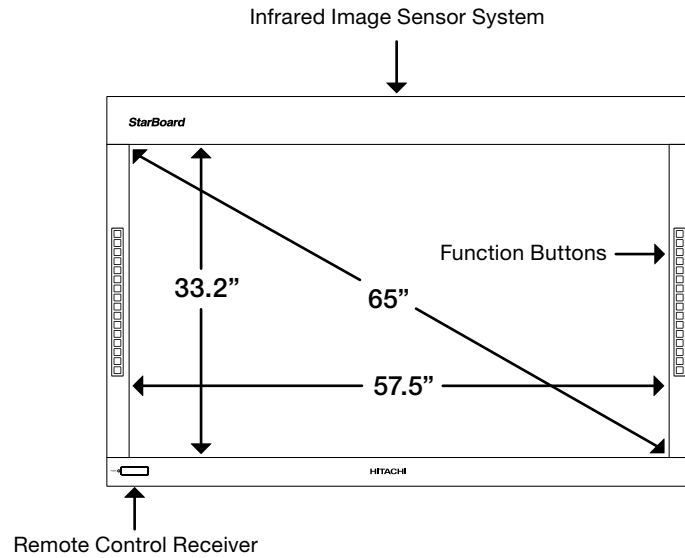

Hitachi Software Engineering America, Ltd.

900 Hitachi Way Chula Vista, CA 91914
Telephone: 1-800-HITACHI
starboard@hitachi-soft.com
www.hitachi-soft.com

PXDUO-65P Specifications

Dimensions

Top View

Front View