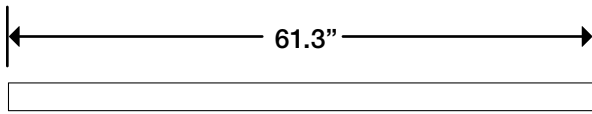

PXDUO-65P Specifications

Dimensions

Top View