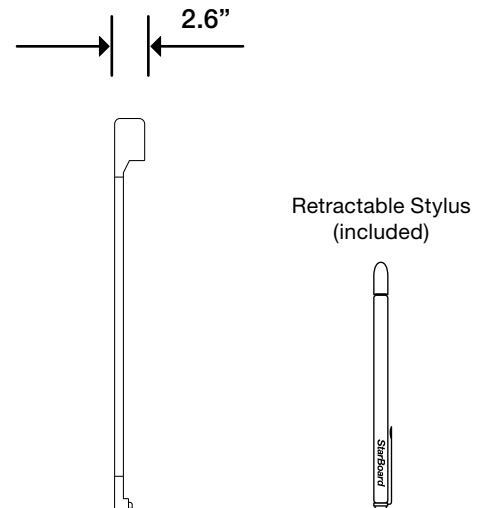

Side View

Hitachi Software Engineering America, Ltd.

900 Hitachi Way Chula Vista, CA 91914
Telephone: 1-800-HITACHI
starboard@hitachi-soft.com
www.hitachi-soft.com