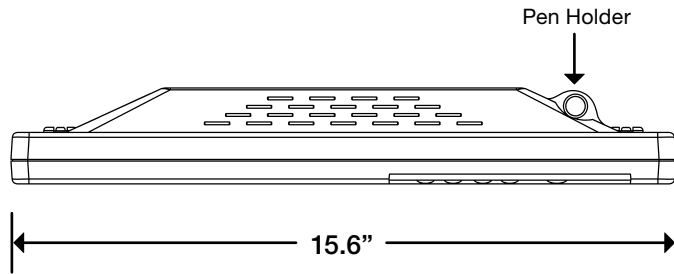

T-17SXL Specifications

Dimensions

Top View