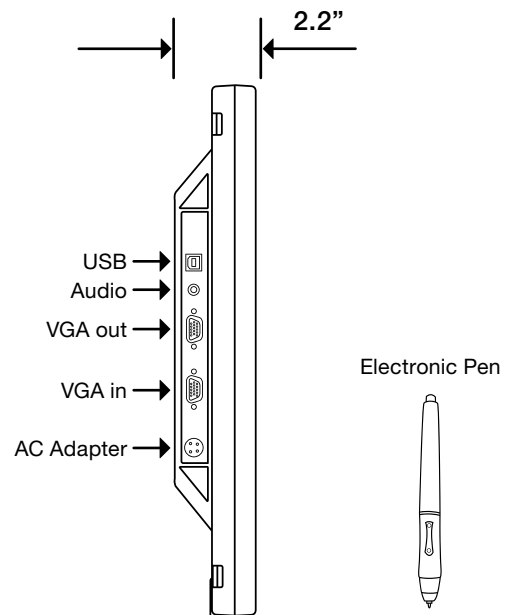

## Dimensions

Top View

Front View

Back View

Side View

Hitachi Software Engineering America, Ltd.

900 Hitachi Way Chula Vista, CA 91914

Telephone: 1-800-HITACHI