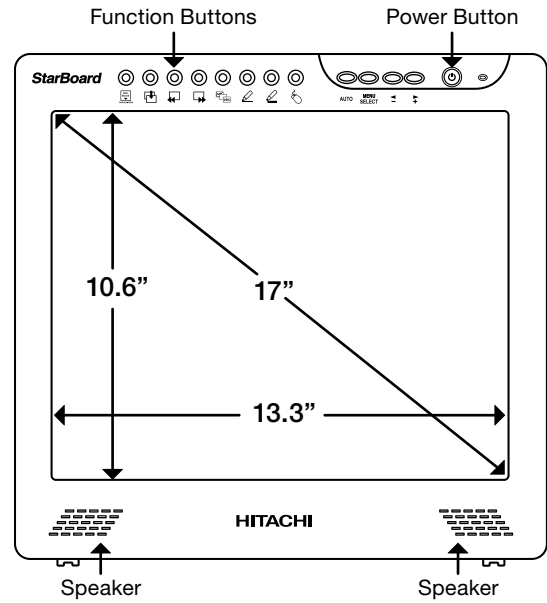

T-17SXL Specifications

Dimensions

Top View

Front View

Back View

Hitachi Software Engineering America, Ltd.

900 Hitachi Way Chula Vista, CA 91914

Telephone: 1-800-HITACHI

starboard@hitachi-soft.com

www.hitachi-soft.com