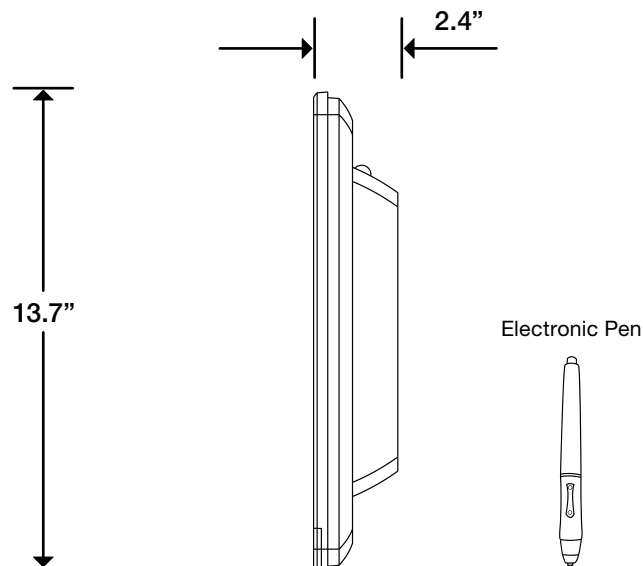

Back View

Hitachi Software Engineering America, Ltd.

900 Hitachi Way Chula Vista, CA 91914
Telephone: 1-800-HITACHI
starboard@hitachi-soft.com
www.hitachi-soft.com