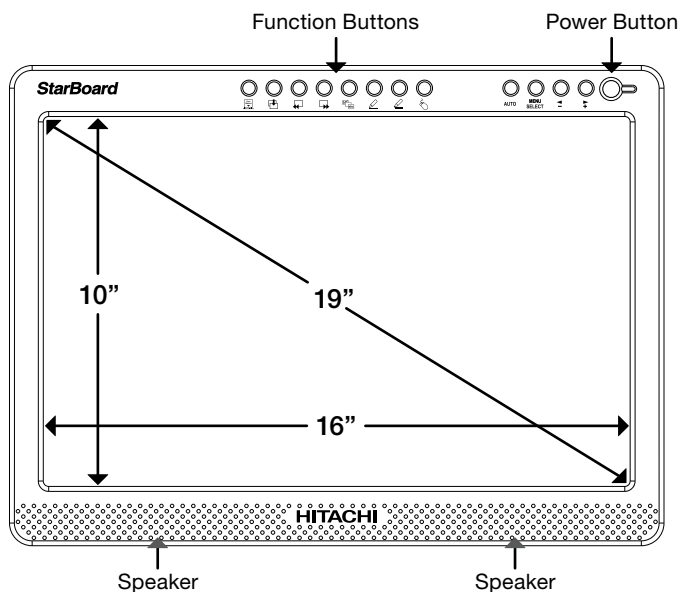

Standard Features

- 16:10 ratio, wide screen LCD display
- 8 Function buttons (software shortcuts)
- Wireless electronic pen, 2 customizable buttons
- Adjustable tilt stand, range of 8° to 75°
- VESA DPMS power saving
- VESA Flat Panel Monitor Physical Mounting Interface (75 x 75mm)
- 1,024 gradations of pressure sensing (n/a with StarBoard Software)
- StarBoard Software, pen pad driver included

Hitachi Software Engineering America, Ltd.

900 Hitachi Way Chula Vista, CA 91914
Telephone: 1-800-HITACHI
starboard@hitachi-soft.com
www.hitachi-soft.com

T-19WX Specifications

Dimensions

Top View

Front View