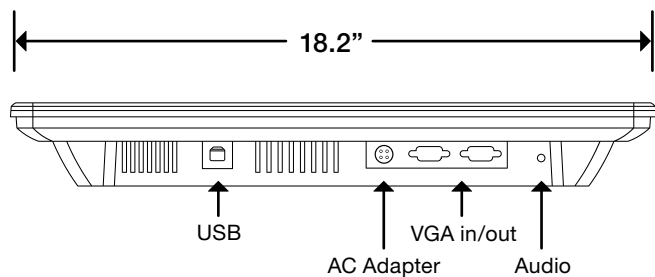

Standard Features

- 16:10 ratio, wide screen LCD display
- 8 Function buttons (software shortcuts)
- Wireless electronic pen, 2 customizable buttons
- Adjustable tilt stand, range of 8° to 75°
- VESA DPMS power saving
- VESA Flat Panel Monitor Physical Mounting Interface (75 x 75mm)
- 1,024 gradations of pressure sensing (n/a with StarBoard Software)
- StarBoard Software, pen pad driver included

Hitachi Software Engineering America, Ltd.

900 Hitachi Way Chula Vista, CA 91914
Telephone: 1-800-HITACHI
starboard@hitachi-soft.com
www.hitachi-soft.com

T-19WX Specifications

Dimensions

Top View

Front View