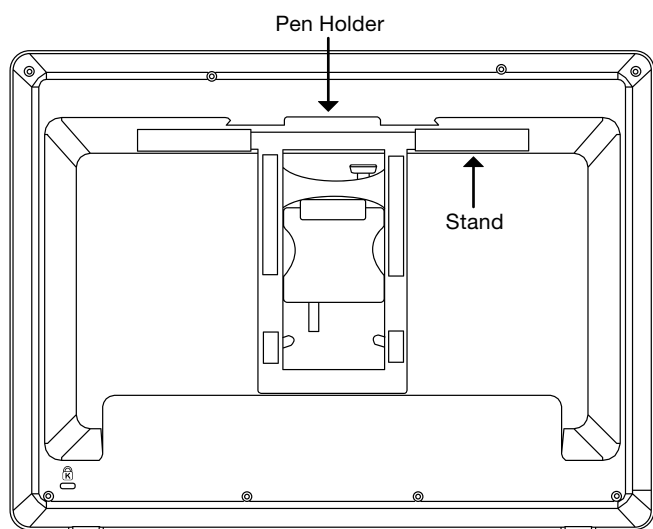

Back View

Hitachi Software Engineering America, Ltd.

900 Hitachi Way Chula Vista, CA 91914
Telephone: 1-800-HITACHI
starboard@hitachi-soft.com
www.hitachi-soft.com